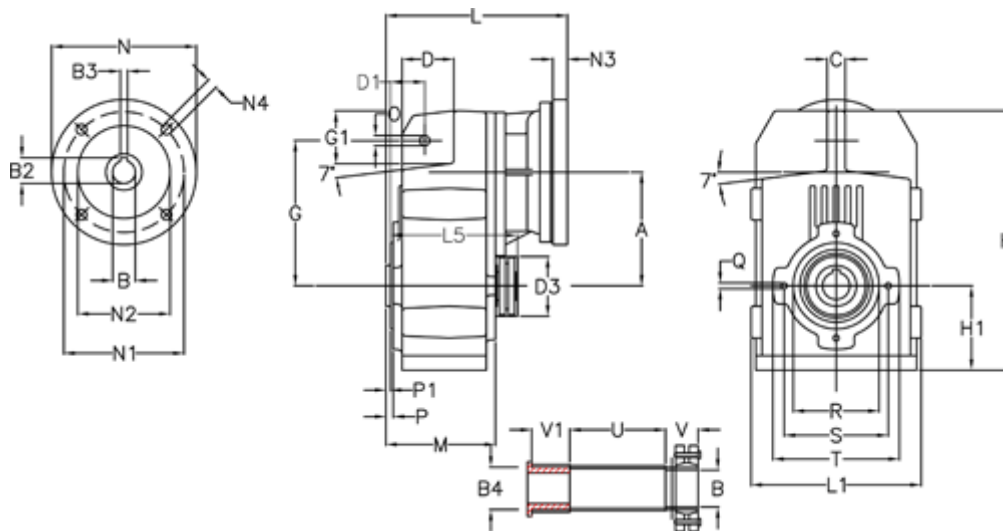

Article number: 29560106308220
 Description: Shaft mounted gear
 A102QF30-63-P63B5

Measures

A = 112.50	D1 = 35.0	I5 = 159.5	P1 = 3.0	V = 41
B = 30	d3 = 77	M = 100.5	Q = M8x12	V1 = 48
B1 = 11	G = 140	N = 140	R = 80	
B2 = 12.8	G1 = 51.0	N1 = 115	S = 100	
B3 = 4	H = 251.0	N2 = 95	T = 120	
B4 = 30	H1 = 84.0	N4 = M8x19	Tightening torque Nm adapter bushing = 6.0	
C = 20	L = 185.5	O = 11	Tightening torque Nm shrink disc = 7.0	
D = 47.5	L1 = 170	P = 4.5	U = 83.0	